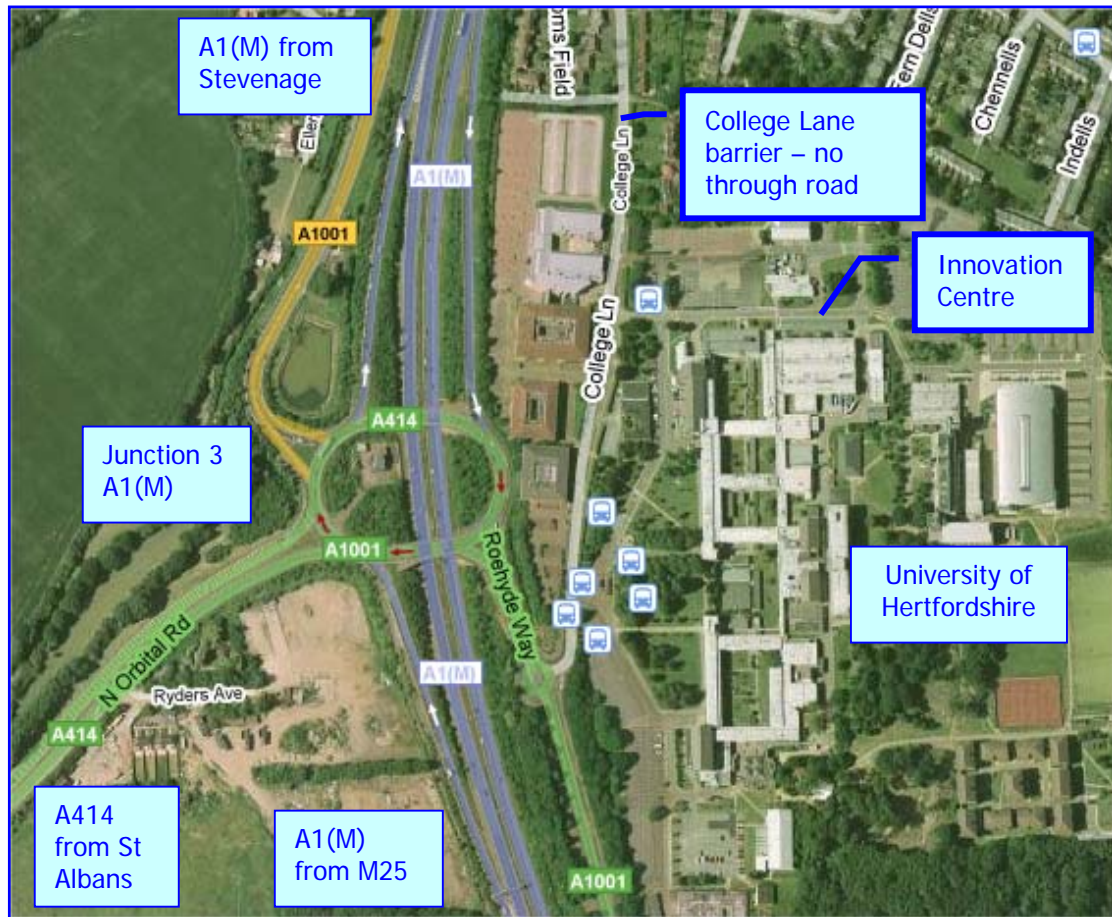

How to find The Advisory Unit:

© Google Maps

By road: The Innovation Centre is on the University of Hertfordshire's College Lane Campus, just off Junction 3 of the A1(M) at Hatfield and about 5 minutes from the M25. Parking is limited on site so we recommend that you contact sales@advisory-unit.org.uk before your visit to arrange parking.

By rail: If you are coming by public transport it is 1.5 miles from Hatfield BR station on the main line north from King's Cross, London (25 mins). Trains also run on this line from 'National Rail' at Finsbury Park (Piccadilly and Victoria underground lines).

When at the station take a taxi to the 'College Lane barrier' which is near the Innovation Centre – just walk past the barrier and take the second entrance on your left where you will see the Innovation Centre building ahead.

There is also a regular bus service from the station to the College Lane Campus.